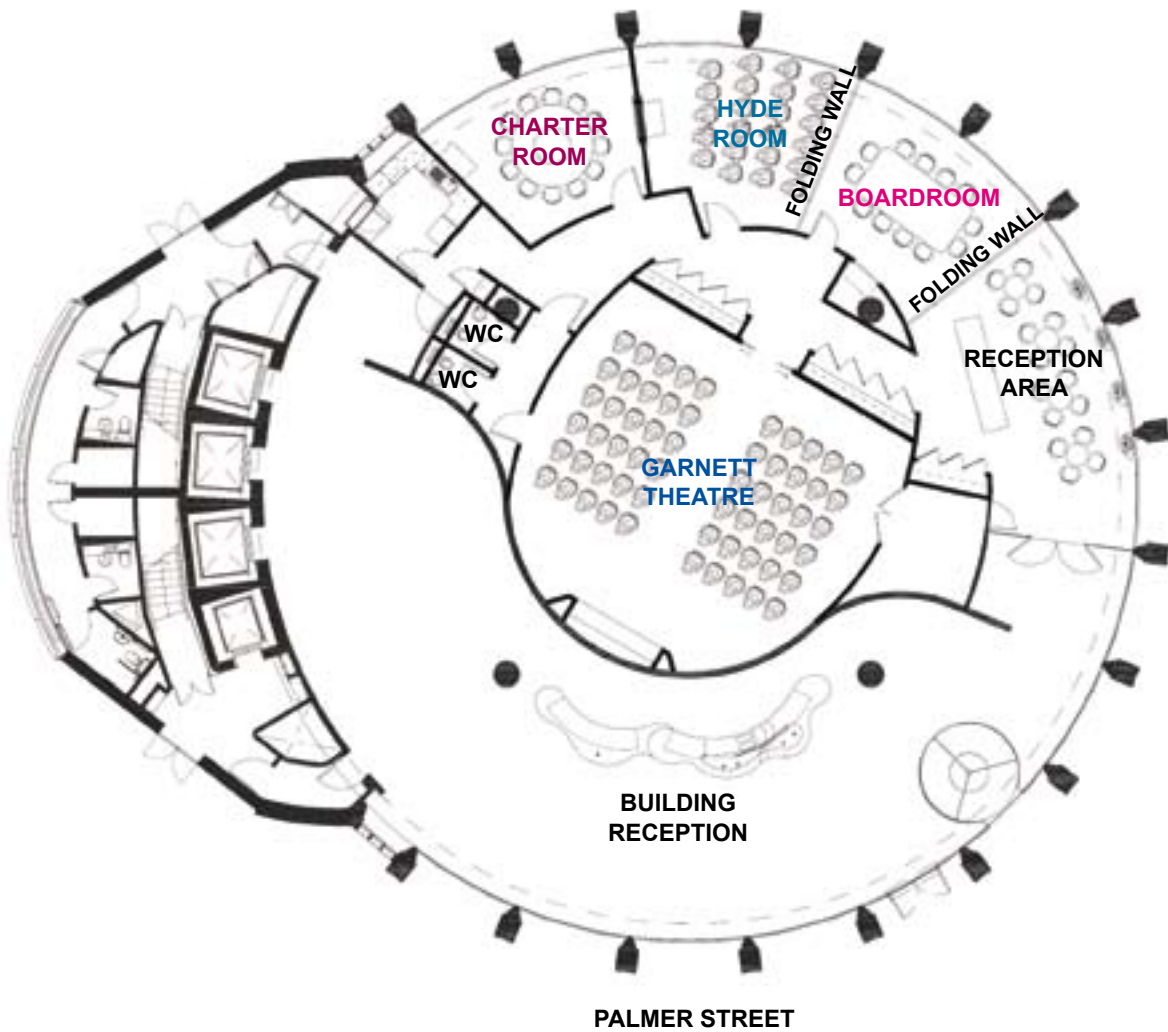

The Work Foundation

Venue Space

21 Palmer Street
London
SW1H 0AD

The Work Foundation is located in the heart of Westminster. It is just next to St. James's Park tube station and five minutes away from the park. Our rooms provide flexible accommodation and have the ability to facilitate many different layout styles depending upon the scale of your event. The entire suite can be hired and is perfect for any event requiring separate rooms for syndicates, committees, break-out sessions and private discussion all within a self contained, ground floor unit. In addition to our four fully air conditioned meeting rooms we have a lounge area which is ideal for lunch and coffee breaks.

The Garnett Theatre

Theatre style: 70
Boardroom: 35
Cabaret: 50
Classroom: 28
U-shape: 34

The Hyde Room

Theatre style: 24
Boardroom: 14
Cabaret: 12

The Boardroom

Theatre style: 24
Boardroom: 14
Cabaret: 12

The Charter Room

Circle Boardroom: 12

The Work Foundation Room Plans

	 Reception	 Theatre	 Classroom	 Boardroom	 U-Shape	 Cabaret
Garnett	150	70	28	35	34	50
Hyde		24		14		12
Boardroom		24		14		12
Charter				12		